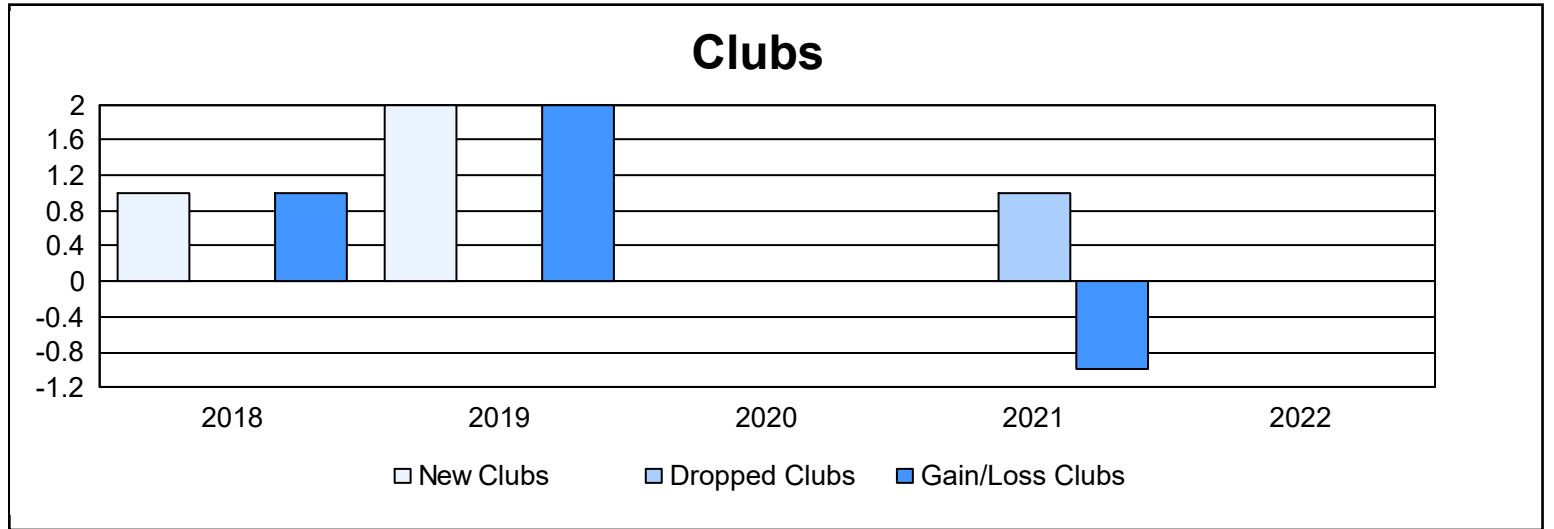

Year	New Clubs	Dropped Clubs	Gain/ Loss Clubs	New Members	Charter Members	Reinstate Members	Transfer Members	Total Member Added	Total Members Dropped	Gain/ Loss Members
2017-2018	1	0	1	82	32	0	1	115	94	21
2018-2019	2	0	2	70	46	1	2	119	135	-16
2019-2020	0	0	0	59	4	0	2	65	93	-28
2020-2021	0	1	-1	55	1	0	6	62	72	-10
2021-2022	0	0	0	59	0	0	0	59	76	-17
<b>Average</b>	<b>1</b>	<b>0</b>	<b>0</b>	<b>65</b>	<b>17</b>	<b>0</b>	<b>2</b>	<b>84</b>	<b>94</b>	<b>-10</b>

### Membership Composition June 2022 Cumulative