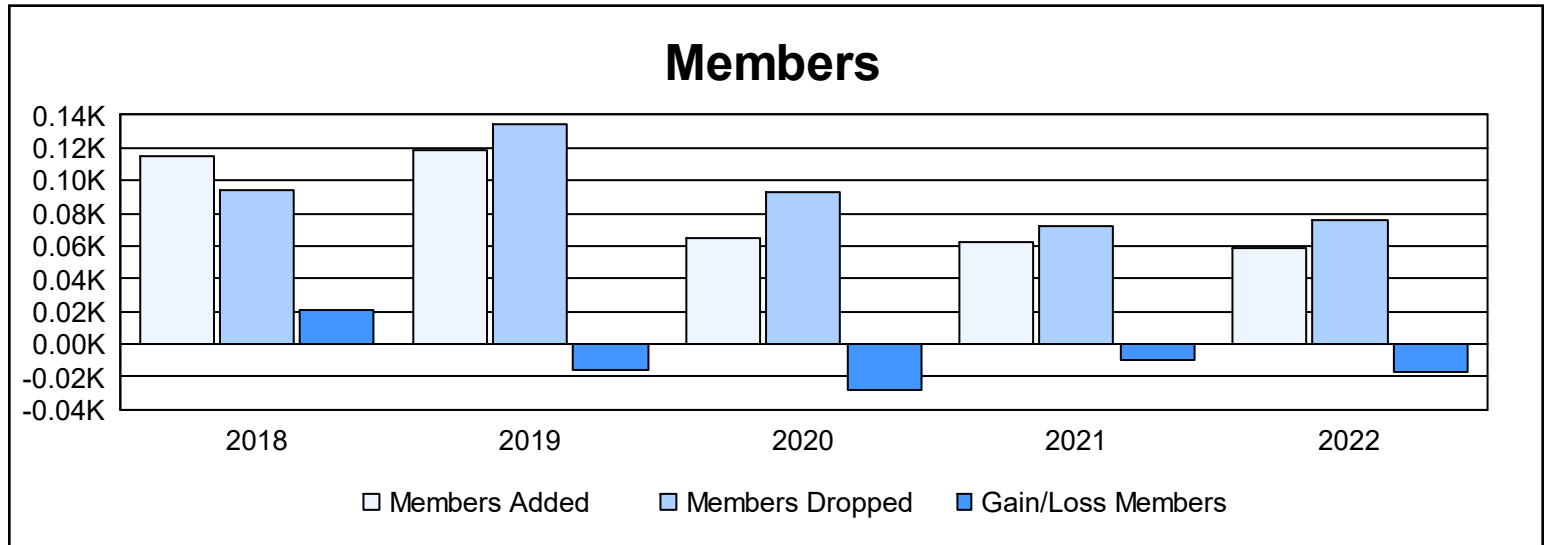

Year	New Clubs	Dropped Clubs	Gain/ Loss Clubs	New Members	Charter Members	Reinstate Members	Transfer Members	Total Member Added	Total Members Dropped	Gain/ Loss Members
2017-2018	1	0	1	82	32	0	1	115	94	21
2018-2019	2	0	2	70	46	1	2	119	135	-16
2019-2020	0	0	0	59	4	0	2	65	93	-28
2020-2021	0	1	-1	55	1	0	6	62	72	-10
2021-2022	0	0	0	59	0	0	0	59	76	-17
<b>Average</b>	<b>1</b>	<b>0</b>	<b>0</b>	<b>65</b>	<b>17</b>	<b>0</b>	<b>2</b>	<b>84</b>	<b>94</b>	<b>-10</b>

### Membership Composition June 2022 Cumulative